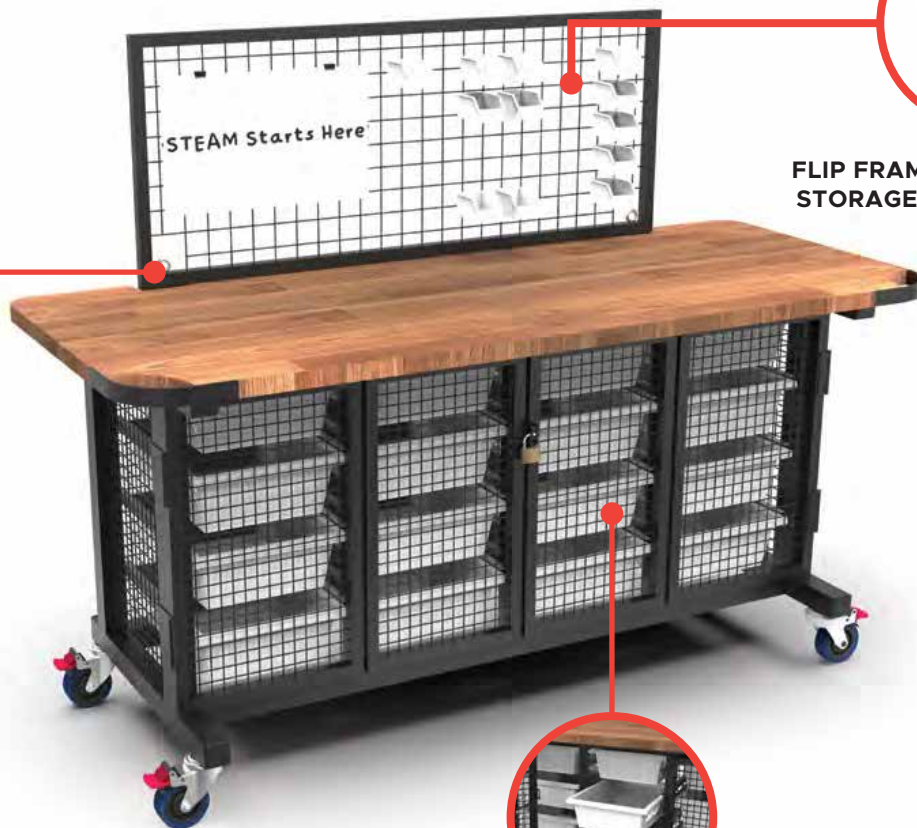

BESTRUCT CADDY

L550 X W750 X H900

NEW PRODUCTS

FLIP FRAME PROVIDES EXTRA STORAGE TO ATTACH TOOLS

TOTE TRAYS PROVIDE EXTENSIVE STORAGE

**STRONG, EASY-TO-LOCK HINGES
KEEP THE FLIP FRAME STABLE**

NEW PRODUCTS

**HEIRLOOM-QUALITY, HARDWOOD
TIMBER WORKBENCH**