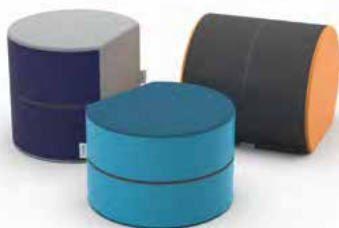

ROCKABLE SEAT