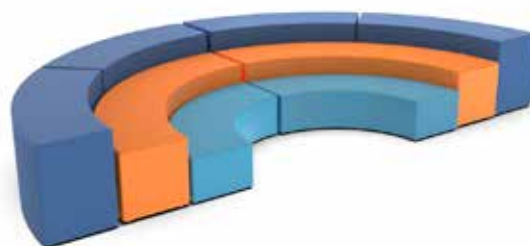

1 X CURVED JNR MAT L900 X W900 X H100

SEATS 14

CURVED SEMI SNR COLLECTION

C033

2 X CURVED SNR OUTER TIER - HIGH L2880 X W910 X H600

2 X CURVED SNR MIDDLE TIER - MEDIUM L2245 X W780 X H450

2 X CURVED SNR INNER TIER - LOW L1600 X W650 X H300