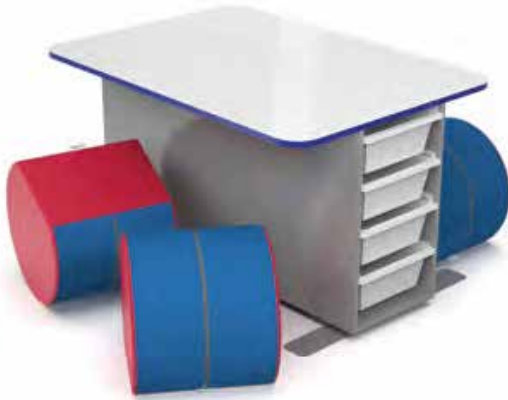

BEPARTA BOOTH COLLECTION

C019

2 X BEPARTA LOUNGE - DOUBLE L1200 X W650 X H860
1 X ROUNDED SQUARE FOLDABLE TABLE L1400 X W750 X H720
SEATS 4

SOFT SEATING & TABLE COLLECTIONS

STORAGE TABLE COLLECTIONS

C005

T-TABLE COLLECTION